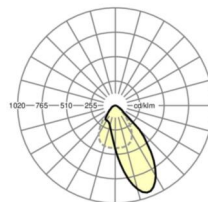

CHARACTERISTICS

Order number	60685044130
EAN number	4020863467556
Commodity code	94051190
Certification mark	IP 20, Protection class I, F, Indoor, CE
Impact resistance (IK rating)	IK02
Ambient temperatur	ta 25°C
Warranty period	5 years
State funding programs	BEG - Federal funding for efficient buildings (valid only for Germany)

ELECTRICAL ENGINEERING

Controller	Electronic driver (1 pcs.)
System output	36W
Mains voltage	230V/50Hz
Circuit breakers (inrush current)	15 pieces/B10, 25 pieces/B16, 26 pieces/C10, 42 pieces/C16
Energy efficiency class/light source	B

LIGHTING TECHNOLOGY

Placement	LED, Colour rendering/Light colour CRI ≥ 80 / 4000K
Colour tolerance (MacAdam)	3SDCM
Photobiological safety (Luminaire)	RG1
Nominal luminous flux	4659lm
LED service life	50000h L80/B10 (Tq 25°C)
Luminaire luminous efficiency	129lm/W
UGR lat./long.	24.6 / 21.5

MECHANICS

Housing colour	traffic white RAL 9016
Dimensions (LxWxDxH)	1411mm x 51mm x 69mm
Weight (net)	3.7kg
Type of installation	Pendant light strip mounting

Dimensions

L	1411 mm	Length
B	51 mm	Width
H	69 mm	Height
A2	1300 mm	Mounting distance 1st luminaire of the light run
A3	1400 mm	Mounting distance between luminaires in a light run arrangement
P min	150 mm	Minimum suspension length
P max	1900 mm	Maximum suspension length

DEEP-LINK

<https://www.regiolux.de/en/article/60685044130>

Reference	LED 4700lm 840
ηLB	100 %
Φ ↓/↑	100 % / 0 %
UGR lat./long.	24.6 / 21.5