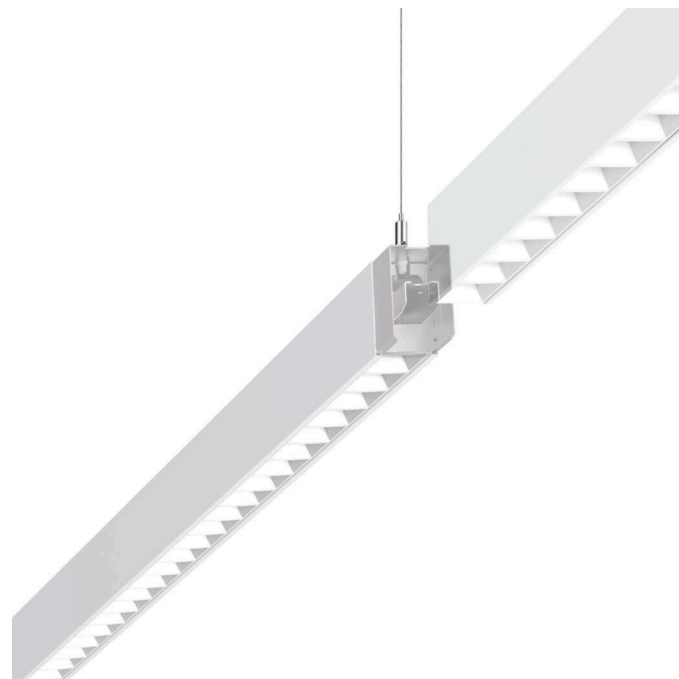

Suspended luminaire/light run - Single micro louvre with 80° lens - direct asymmetrical distribution

Enclosure of sheet steel in a delicate square design; luminaire connector made of steel; Housing colour traffic white RAL 9016; Light distribution directly asymmetrically radiating by means of a clear LED lens with single micro louvre, white. Electrical connection via start luminaire with 3-pin connection cable and light-run luminaires with through-wiring. Luminaire can only be operated in conjunction with a single luminaire. Complete height-adjustable suspension set, luminaire connector and DV are included in the scope of delivery. Black housing possible on request.

**MECHANICS**

Housing colour	traffic white RAL 9016
Dimensions (LxWxDxH)	1411mm x 51mm x 69mm
Weight (net)	3.7kg
Type of installation	Pendant light strip mounting

**Dimensions**

L	1411 mm	Length
B	51 mm	Width
H	69 mm	Height
A2	1300 mm	Mounting distance 1st luminaire of the light run
A3	1400 mm	Mounting distance between luminaires in a light run arrangement
P min	150 mm	Minimum suspension length
P max	1900 mm	Maximum suspension length

**DEEP-LINK**

<https://www.regiolux.de/en/article/60685044130>

Reference	LED 4700lm 840
ηLB	100 %
Φ ↓/↑	100 % / 0 %
UGR lat./long.	24.6 / 21.5

- ① Pendel-Einzelleuchte / Suspended individual luminaire
- ② Pendel-Lichtband / Suspended light run