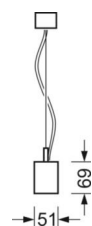

- ① Pendel-Einzelleuchte / Suspended individual luminaire
- ② Pendel-Lichtband / Suspended light run